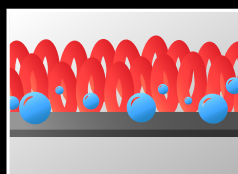

ALPHA

PATTERNED CARPET

beautiful carpet begins with us

Without Stainless treatment

With Stainless treatment

StA⁺ainless

- Stainless encapsulates the entire fiber providing a permanent barrier that cannot wear off or be cleaned off over time, unlike topical stain protectants.
- Testing has proven no stains or spills were evident after immediate clean up.
- In third party independent testing, Stainless scored a perfect score of 10 on the red dye 40 test.

Force 5

Anti-microbial agent infused into backing to inhibit growth of mildew and mold.
Reduce the negative impacts of daily dirt and spills.

Our products are treated with Force 5, an antimicrobial agent that is applied with the adhesives of our carpet backing. This process offers protection from bacteria and mold that can affect not only the life of your carpet, but also indoor environmental air quality.

1
Force 5 is infused into the backing of the carpet.

2
Bacteria tried to attack the carpet.

3
Force 5 protects against growth of bacteria leaving carpet clean.