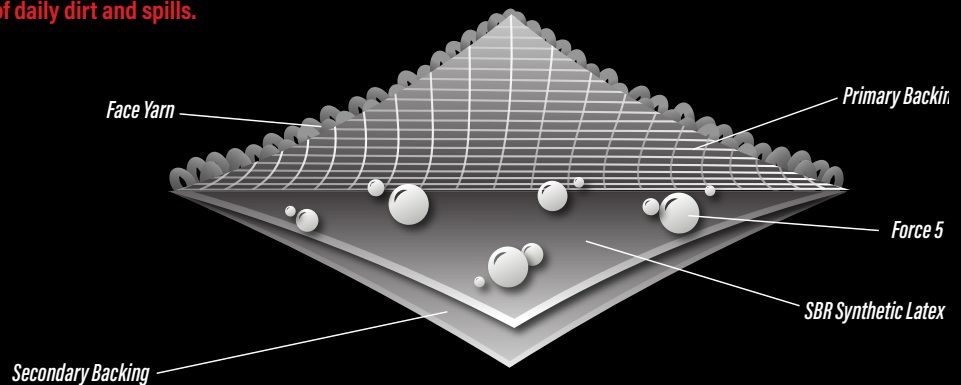

ALPHA

PATTERNED CARPET

beautiful carpet begins with us

Without Stainless treatment

With Stainless treatment

StA⁺ainless

- Stainless encapsulates the entire fiber providing a permanent barrier that cannot wear off or be cleaned off over time, unlike topical stain protectants.
- Testing has proven no stains or spills were evident after immediate clean up.
- In third party independent testing, Stainless scored a perfect score of 10 on the red dye 40 test.

Force 5

Anti-microbial agent infused into backing to inhibit growth of mildew and mold.
Reduce the negative impacts of daily dirt and spills.

Our products are treated with Force 5, an antimicrobial agent that is applied with the adhesives of our carpet backing. This process offers protection from bacteria and mold that can affect not only the life of your carpet, but also indoor environmental air quality.

1
Force 5 is infused into the backing of the carpet.

2
Bacteria tried to attack the carpet.

3
Force 5 protects against growth of bacteria leaving carpet clean.